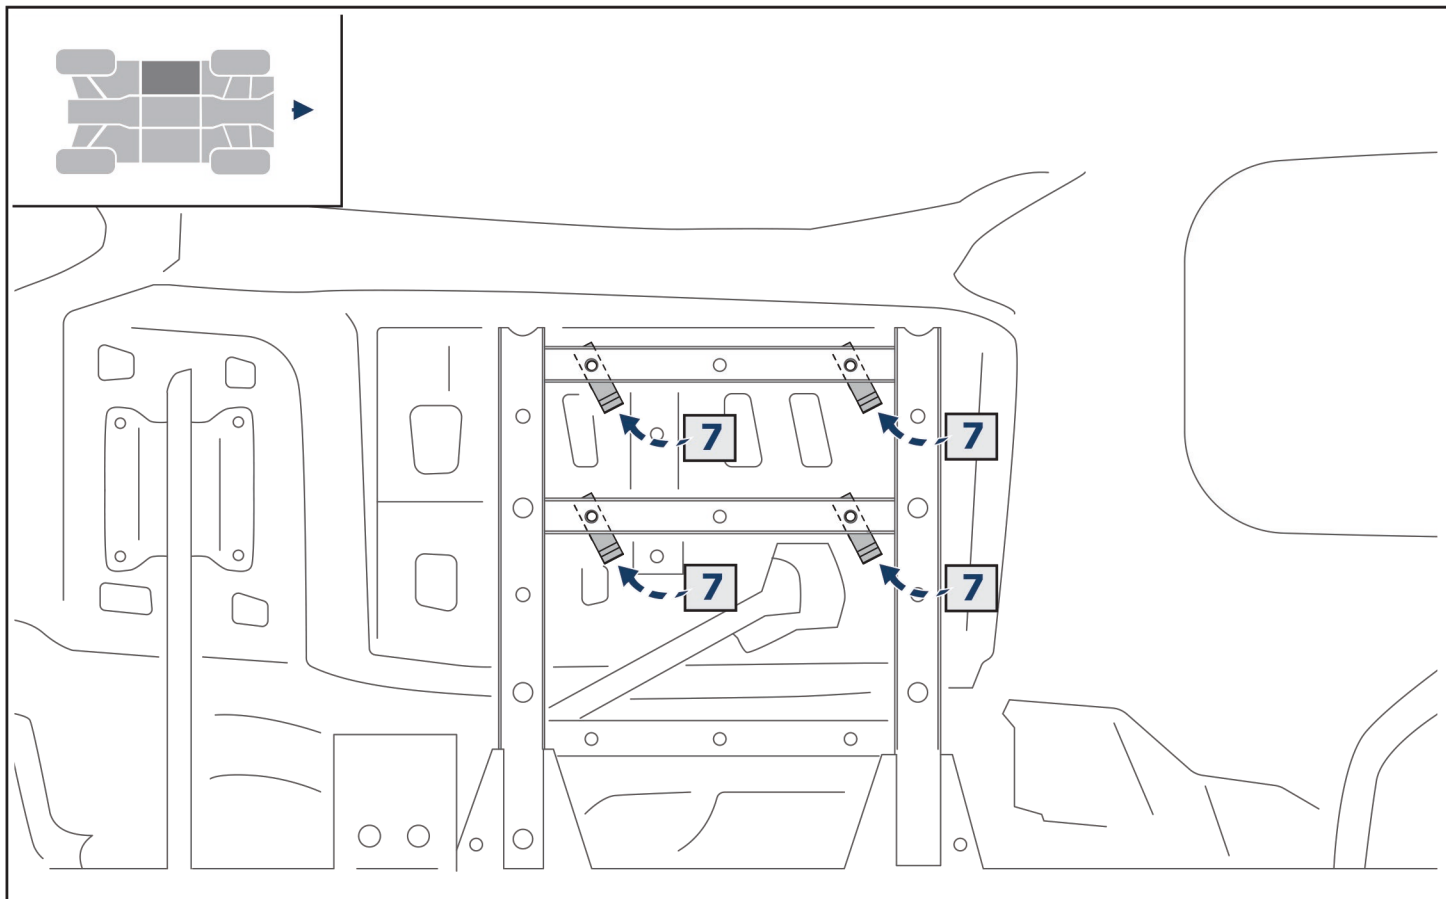

**H1=H2**

**For 650L/850L/1000L**

**M8=30 Nm**

**M6=10 Nm**

**For 650S/850S/1000S**

**M8=30 Nm**

**M6=10 Nm**