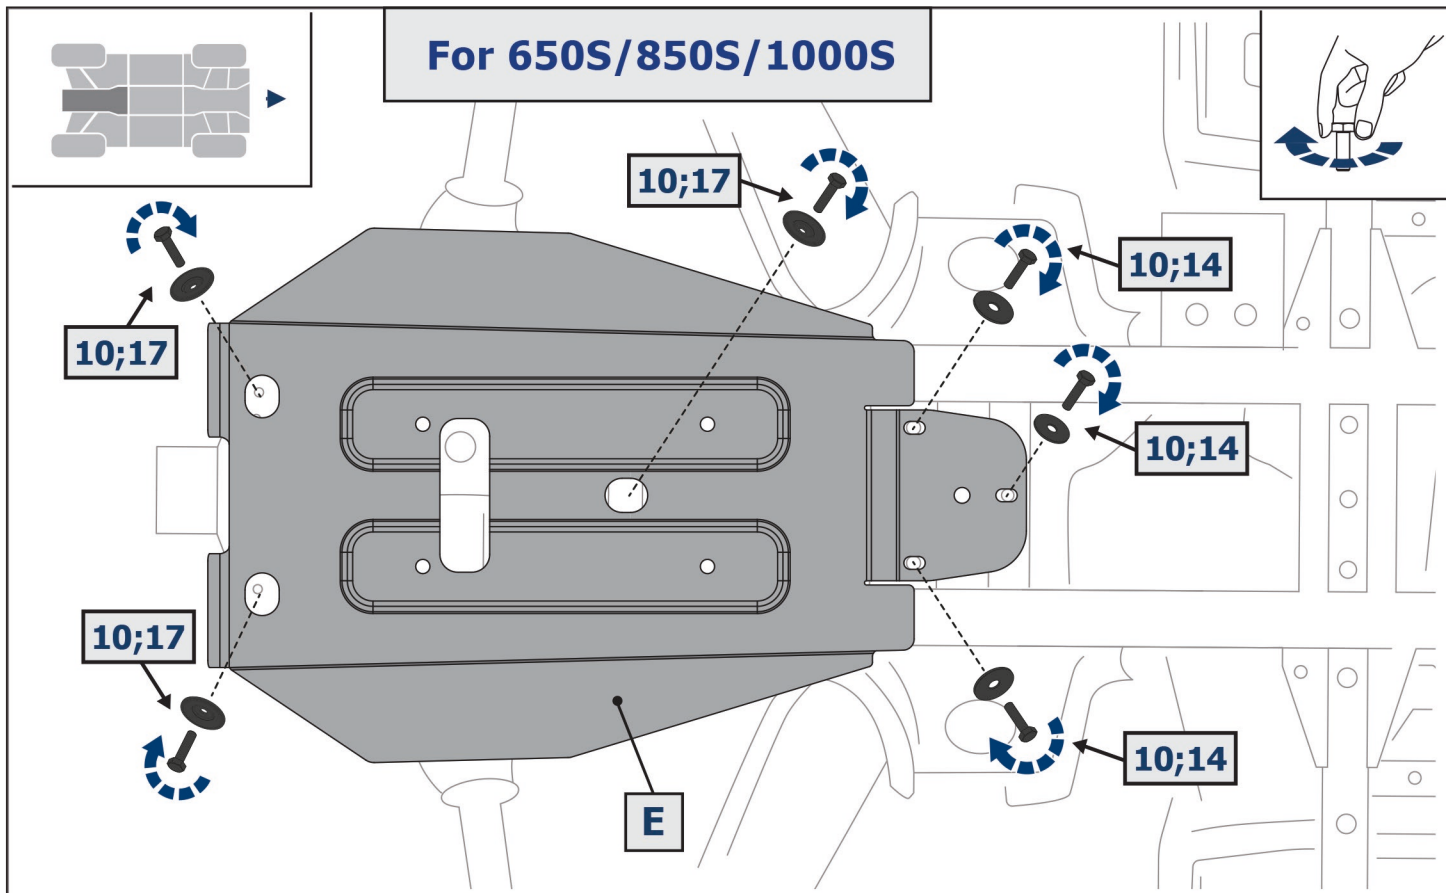

**H1=H2**

**For 650L/850L/1000L**

**M8=30 Nm**

**M6=10 Nm**

**For 650S/850S/1000S**

**M8=30 Nm**

**M6=10 Nm**