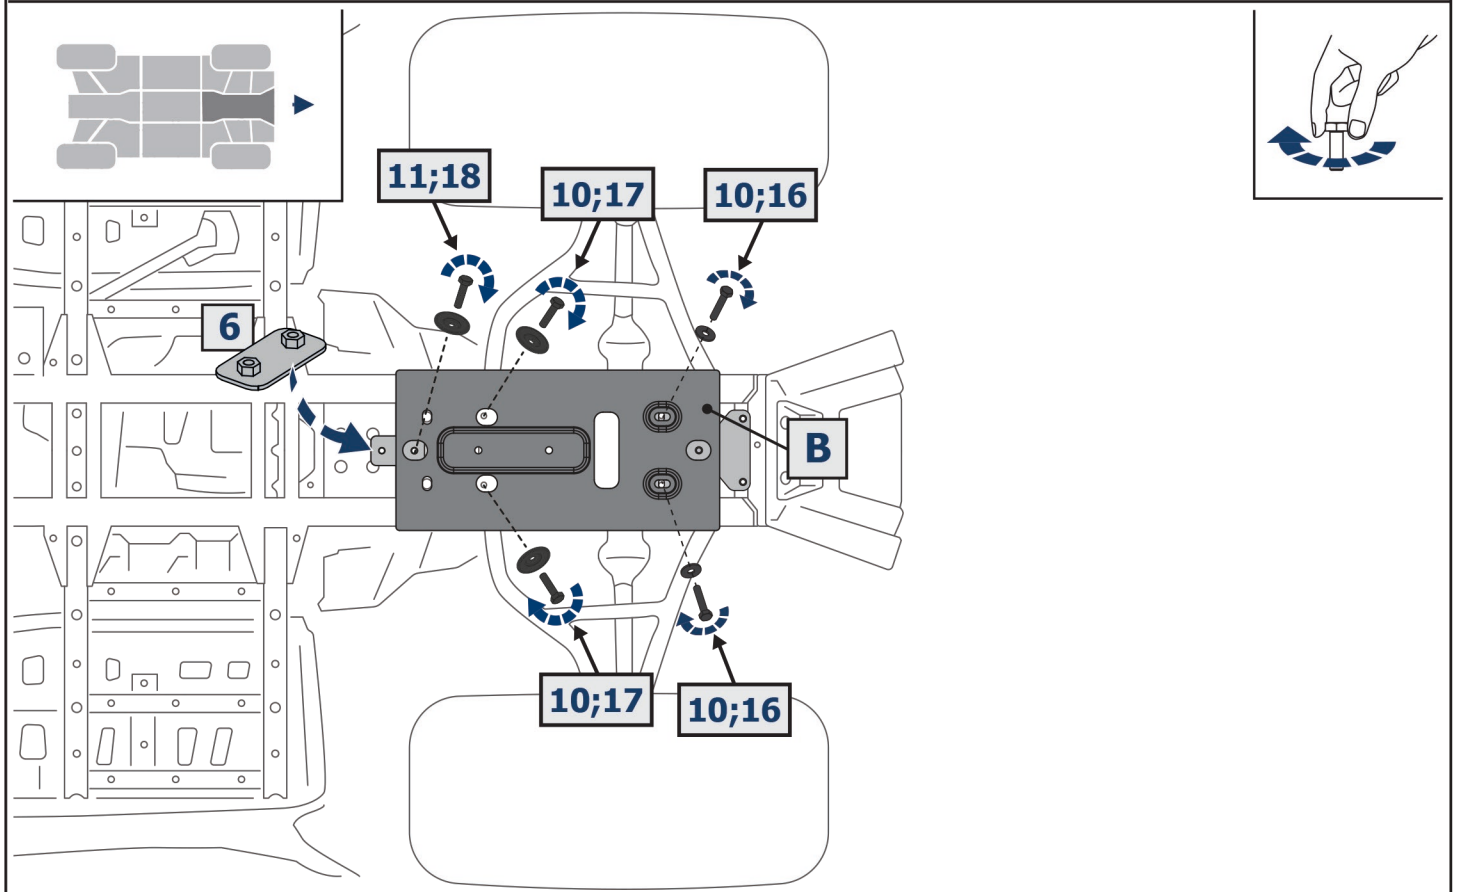

**H1=H2**

**For 650L/850L/1000L**

**M8=30 Nm**

**M6=10 Nm**

**For 650S/850S/1000S**

**M8=30 Nm**

**M6=10 Nm**