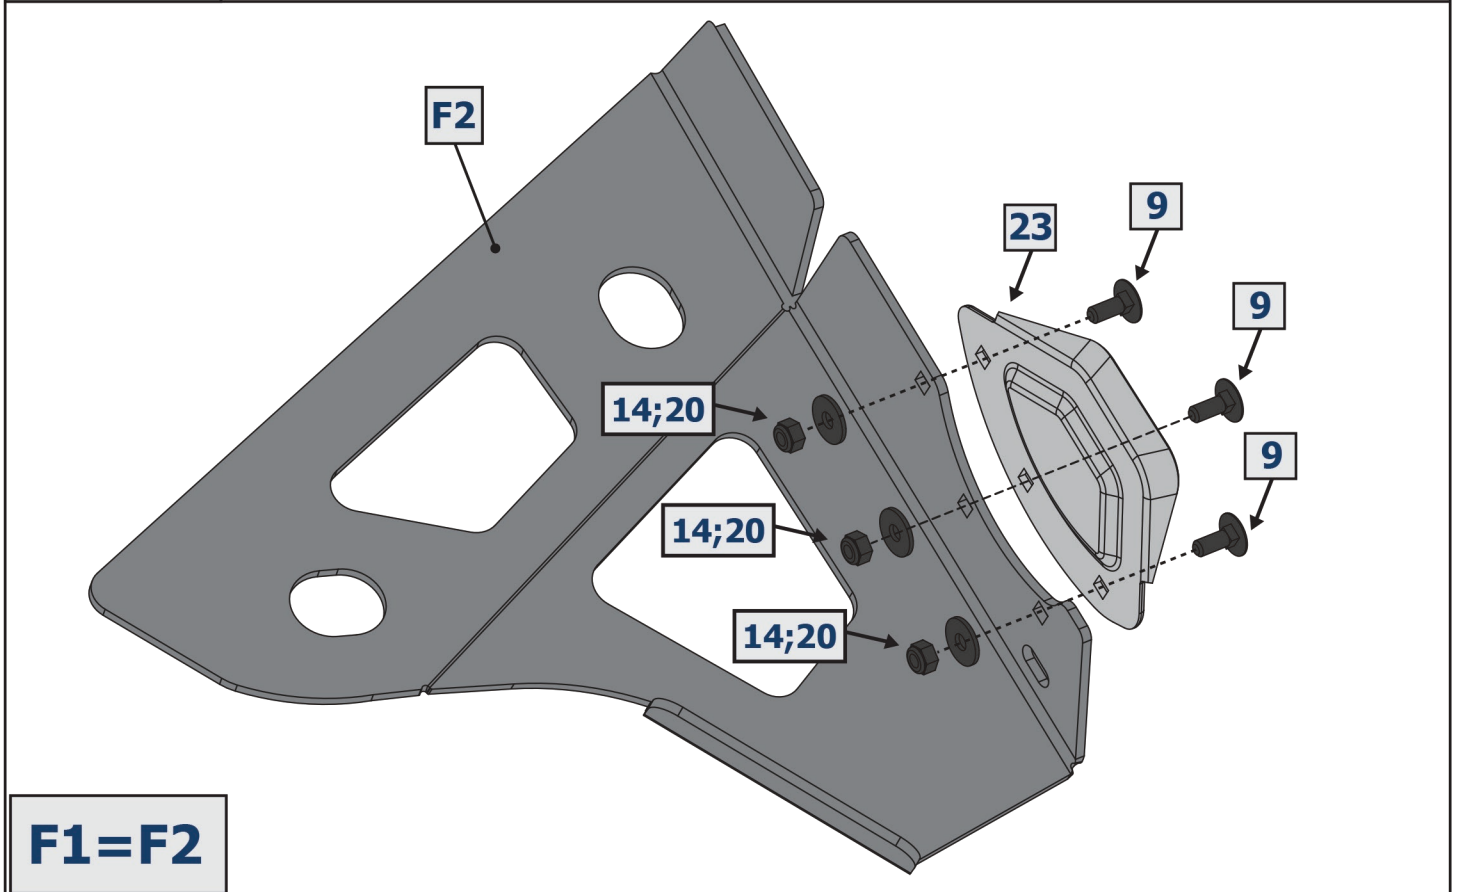

**H1=H2**

**For 650L/850L/1000L**

**M8=30 Nm**

**M6=10 Nm**

**For 650S/850S/1000S**

**M8=30 Nm**

**M6=10 Nm**