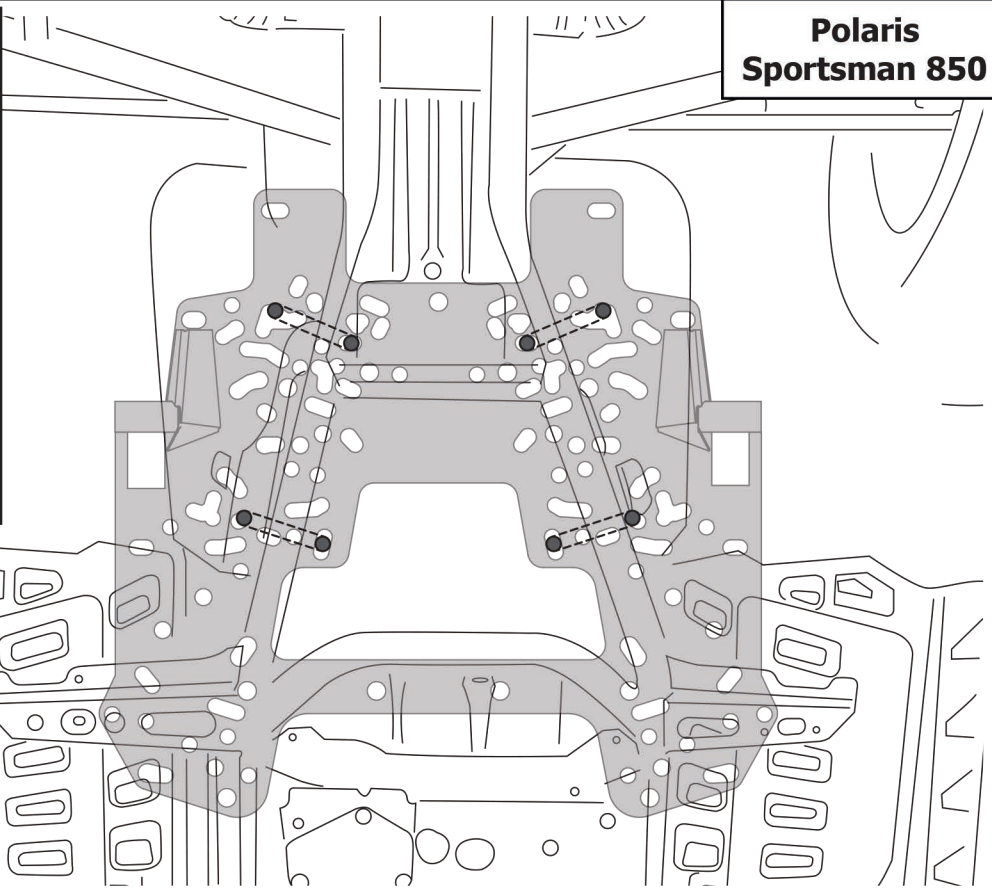

**Polaris
Sportsman 850**

**Suzuki
KingQuad 750**