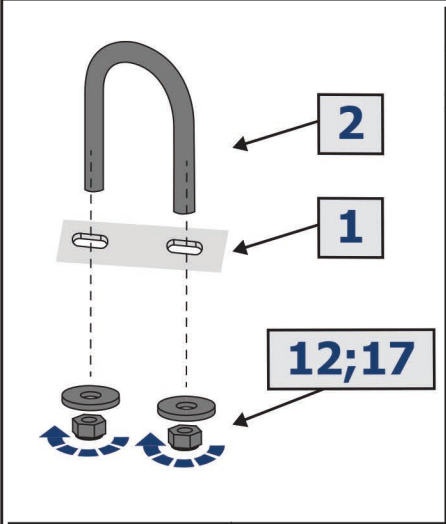

**Polaris
Sportsman 850**

**Suzuki
KingQuad 750**