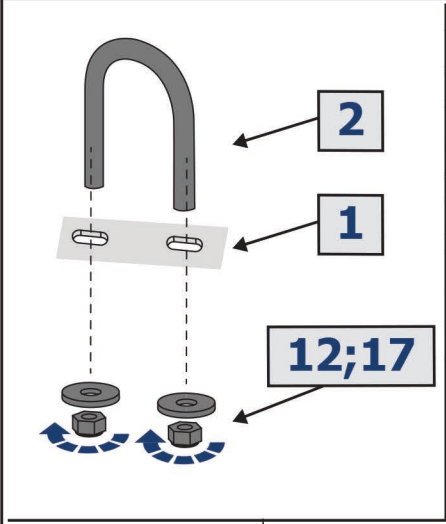

**Polaris
Sportsman 850**

**Suzuki
KingQuad 750**