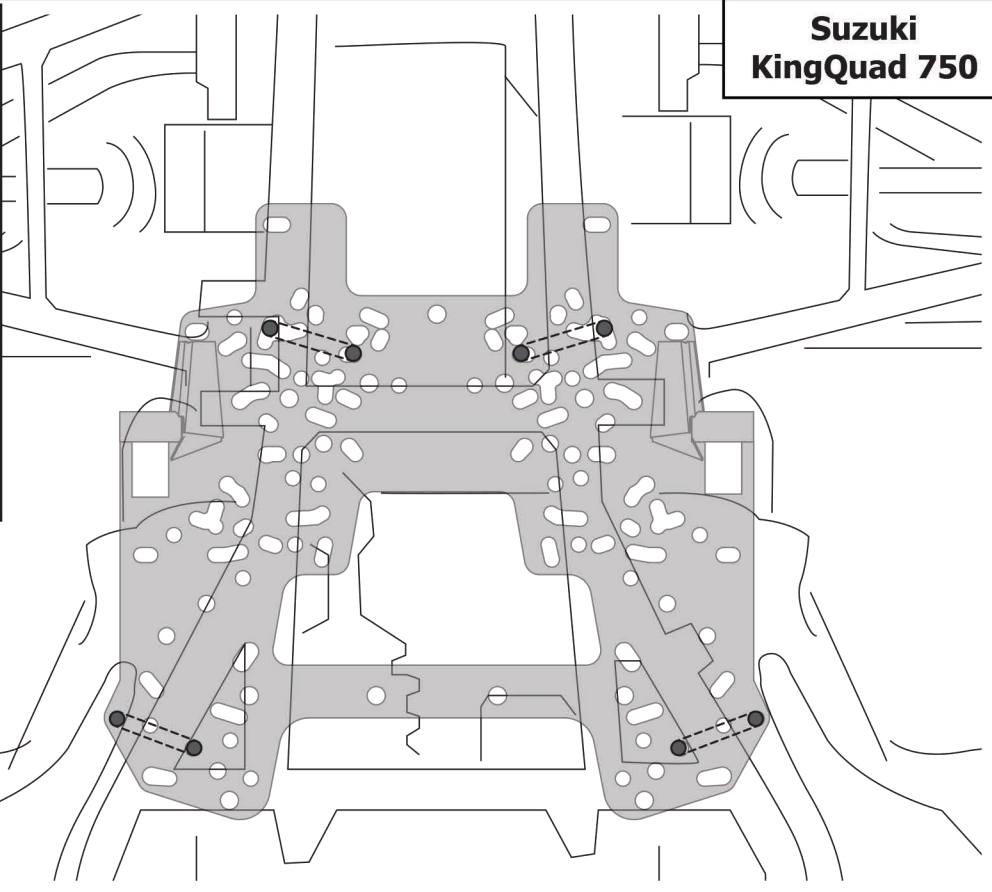

**Polaris
Sportsman 850**

**Suzuki
KingQuad 750**